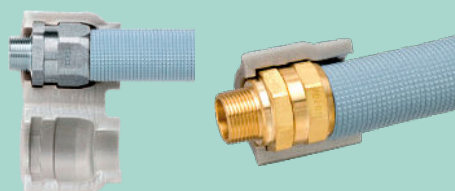

HYBRID TOYODROP HOSE

Coolant Water Hose

HTD Types

Recommended : Toyoconnector (Nut Fastening Couplings) and W-Safety

Hose Part No.	I.D.	O.D.	TOYOCONNECTOR (Nut fastening couplings)			
			Brass	Brass and Plastic	SUS	Resin
			TC3-B	TC3-PB	TCSB	TC3-PC
HTD-9G	9	15	●	●	●	●
HTD-12G	12	18	●	●	●	●
HTD-15G	15	22	●	●	●	●
HTD-19G	19	26	●	●	●	●
HTD-25G	25	33	●	●	●	●

Recommended : KAMLOK

Hose Part No.	I.D.	O.D.	KAMLOK COUPLER HOSE SHANK			TWINLOK COUPLER HOSE SHANK			KAMLOK ADAPTER HOSE SHANK		
			Aluminium	SUS	PP	Aluminium	SUS	PP	Aluminium	SUS	PP
			633C AL	633C SST	633C PP	633CL AL	633CL SST	633CL PP	633E AL	633E SST	633E PP
HTD-9G	9	15									
HTD-12G	12	18									
HTD-15G	15	22									
HTD-19G	19	26	●	●	●	●	●	●	●	●	●
HTD-25G	25	33	●	●	●	●	●	●	●	●	●

Accessories

Toyodrop Cover (TDCTB)

Product No.	Size (Inch)
TDCTB-9	3/8
TDCTB-12	1/2
TDCTB-15	5/8
TDCTB-19	3/4
TDCTB-25	1