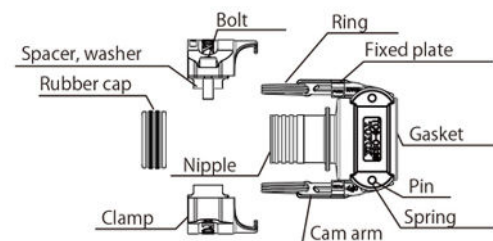

TC6-CS Type

TC6-CS Types

-20°C to 80°C

RoHS2

Material :

Main material : Stainless steel
 Nipple, cam arm : SCS14 (equivalent to SUS 316)
 Clamping plate, ring, pin, spring : SUS 304
 Gasket : Silicone rubber
 Clamp : SCS14 (equivalent to SUS 316)
 Rubber cap : EPDM
 Spacer, washer (50-mm size) : Polyacetal
 Bolt : SUSXM7 (equivalent to SUS 304)
 Bolt thread lubricant : NSF H1 certified grease

Connector Feature

- Attaches securely to the hose with a special sleeve construction, eliminating fluid leaks and hose disconnections.
- Additional tightening is not needed for reduced maintenance.
- Easy attachment that only requires securely fastening the clamp. As the hose opening is the same size as the hose, it is easy to insert the hose making it possible to install pipes in a short amount of time.
- The shape of the nipple prevents liquid pooling, making it sanitary and perfect for conveying foods and beverages.
- Unlike products requiring tightening, the hose length can be adjusted on-site for easy installation.
- Coupling units can be reused, reducing waste and cutting costs.
- The TOYOCONNECTOR-TC6-CS prevents hose problems such as leaks and disconnections due to vibration. If there is an earthquake disaster, it is easy to restore everything back to working order.

Coupler

Material
 Nipple : SCS14 (SUS316 equivalent)
 Cam arm : SCS14 (SUS316 equivalent)
 Fixed plate : SUS304
 ring : SUS304
 pin : SUS304
 spring : SUS304
 Gasket : Silicone rubber
 Clamp : SCS14 (SUS316 equivalent)
 Rubber cap : EPDM
 Bolt : SUSXM7 (equivalent to SUS 304)
 Spacer, washer (50-mm size) : Polyacetal
 Bolt thread lubricant : NSF H1 certified grease

Technical Data

Product No.	Size (Inch)	Dimension				Weight (g)	Packaging (Pieces)
		L	Ød1	F	ØC		
TC6-CS38	1-1/2	106.0	32.0	54.0	54.0	1,050	4
TC6-CS50	2	122.5	43.0	63.3	63.3	1,400	2

TC6-CS Type

TC6-CS Types