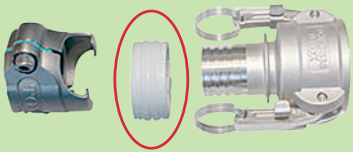

TC6-CS Type

TC6-CS Types

TOYOCONNECTOR TC6-CS

Compatible Hoses

  Product No. I.D. Hose Size	TOYOFOODS	TOYOFOODS-S	TOYORING-F	ECORON	ECORON-S	TOYOFUSSO	TOYOFUSSO-S
	TFB	TFS	TGF	EC	ECS	FF	FFS
	 PVC	 PVC	 PVC	 Polyolefin	 Polyolefin	 ETFE	 ETFE
	Oil Resistant Heat Resistant	Oil Resistant Heat Resistant Vacumm	Oil Resistant Heat Resistant Vacumm Easy to Cut	Food Certify Chemical Resistant Indoor Usage	Food Certify Chemical Resistant Indoor Usage Vacumm	Food Certify Chemical Resistant No Glue	Food Certify Heat Resistant Vacumm
TC6-CS38	38	1-1/2	●	●	●	●	●
TC6-CS50	50	2	●	●	●	●	●

Replacement

Product No.	TOYOCONNECTOR	Packaging (Pieces)
TC6-F 38-G	TC6-CS 38	4
TC6-F 50-G	TC6-CS 50	4