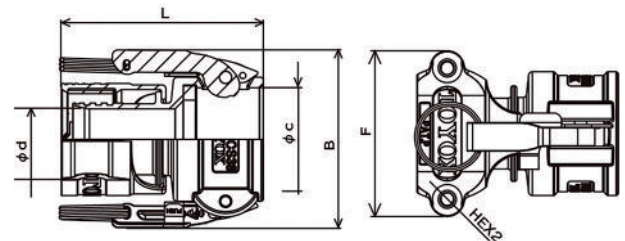

TC6-CS Type

TC6-CS Types

-20°C to 80°C

RoHS2

Material :

Main material : Stainless steel
 Nipple, cam arm : SCS14 (equivalent to SUS 316)
 Clamping plate, ring, pin, spring : SUS 304
 Gasket : Silicone rubber
 Clamp : SCS14 (equivalent to SUS 316)
 Rubber cap : EPDM
 Spacer, washer (50-mm size) : Polyacetal
 Bolt : SUSXM7 (equivalent to SUS 304)
 Bolt thread lubricant : NSF H1 certified grease

Connector Feature

- Attaches securely to the hose with a special sleeve construction, eliminating fluid leaks and hose disconnections.
- Additional tightening is not needed for reduced maintenance.
- Easy attachment that only requires securely fastening the clamp. As the hose opening is the same size as the hose, it is easy to insert the hose making it possible to install pipes in a short amount of time.
- The shape of the nipple prevents liquid pooling, making it sanitary and perfect for conveying foods and beverages.
- Unlike products requiring tightening, the hose length can be adjusted on-site for easy installation.
- Coupling units can be reused, reducing waste and cutting costs.
- The TOYOCONNECTOR-TC6-CS prevents hose problems such as leaks and disconnections due to vibration. If there is an earthquake disaster, it is easy to restore everything back to working order.

Coupler

Material
 Nipple : SCS14 (SUS316 equivalent)
 Cam arm : SCS14 (SUS316 equivalent)
 Fixed plate : SUS304
 ring : SUS304
 pin : SUS304
 spring : SUS304
 Gasket : Silicone rubber
 Clamp : SCS14 (SUS316 equivalent)
 Rubber cap : EPDM
 Bolt : SUSXM7 (equivalent to SUS 304)
 Spacer, washer (50-mm size) : Polyacetal
 Bolt thread lubricant : NSF H1 certified grease

Technical Data

Product No.	Size (Inch)	Dimension				Weight (g)	Packaging (Pieces)
		L	Ød1	F	ØC		
TC6-CS38	1-1/2	106.0	32.0	54.0	54.0	1,050	4
TC6-CS50	2	122.5	43.0	63.3	63.3	1,400	2

TC6-CS Type

TC6-CS Types