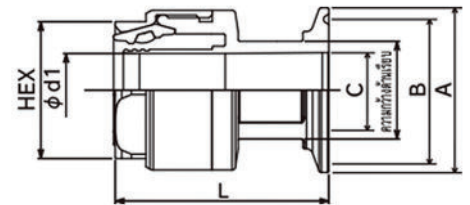

TC3-F Type

TC3-F Types

Material :

Main material : Stainless steel
Nipple : SCS16 (equivalent to SUS 316L)
Cap nut : SCS13 (equivalent to SUS 304)
Sleeve : Polyacetal
Packing : Silicone rubber
Ring : Polyacetal (color-coded models only)

-20°C to 80°C

RoHS2

Connector Feature

- Attaches securely to the hose with a special sleeve construction, eliminating fluid leaks and hose disconnections.
- Additional tightening is not needed for reduced maintenance.
- The cap nut means no bothersome clamp position adjustments or torque control so work can be standardized.
- The shape of the nipple prevents liquid pooling, making it sanitary and perfect for conveying foods and beverages.
- Unlike products requiring tightening, the hose length can be adjusted on-site for easy installation.
- The TOYOCONNECTOR-TC3-F prevents hose problems such as leaks and disconnections due to vibration. If there is an earthquake or other disaster, it is easy to restore everything back to working order.
- The couplings come in easily identifiable colors to make it easy to distinguish the product flowing inside, preventing hose mismatches and ensuring different products do not get mixed together.

Technical Data

Product No.	Size (Inch)	Dimension						Weight (g)	Packaging (Pieces)
		L	φd1	A	B	C	HEX		
TC3-F15-1S	1S	58.5	13	50.5	43.5	23	31	238	10
TC3-F15-1S-BL	1S	58.5	13	50.5	43.5	23	31	238	10
TC3-F15-1S-RD	1S	58.5	13	50.5	43.5	23	31	238	10
TC3-F15-1S-YE	1S	58.5	13	50.5	43.5	23	31	238	10
TC3-F15-1S-GR	1S	58.5	13	50.5	43.5	23	31	238	10
TC3-F19-1S	1S	60.5	17	50.5	43.5	23	36	290	10
TC3-F19-1S-BL	1S	60.5	17	50.5	43.5	23	36	290	10
TC3-F19-1S-RD	1S	60.5	17	50.5	43.5	23	36	290	10
TC3-F19-1S-YE	1S	60.5	17	50.5	43.5	23	36	290	10
TC3-F19-1S-GR	1S	60.5	17	50.5	43.5	23	36	290	10
TC3-F25-1S	1S	66	22.5	50.5	43.5	23	42	392	10
TC3-F25-1S-BL	1S	66	22.5	50.5	43.5	23	42	392	10
TC3-F25-1S-RD	1S	66	22.5	50.5	43.5	23	42	392	10
TC3-F25-1S-YE	1S	66	22.5	50.5	43.5	23	42	392	10
TC3-F25-1S-GR	1S	66	22.5	50.5	43.5	23	42	392	10