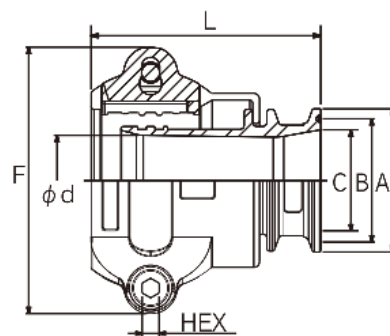

* TOYOSILICONE Hose Series Dedicated. Check the compatible hoses.

(Material : SUS/Clamp type/Couplings Specification: Ferrule)

The structure that suppresses fluid accumulation is sanitary. Reduction of leakage and disconnection troubles will increase production efficiency. Reduction of piping work time and standardization of work.

It is recommended to select hoses suitable to the specific applications and conditions for improved food safety and productivity.

Material

Nipple : SCS16 (equivalent to SUS 316L)
 Clamp : SCS14 (equivalent to SUS 316)
 Sleeve : PVDF
 Bolt : SUSXM7 (equivalent to SUS 304)
 Spacer : PVDF
 Washer (Only the 50 size) : PEEK
 Lubricant of the bolt screw portion : NSF "H1" registered grease

Technical Data

Product No.	Applicable Hose	Coupling Spec	Dimensions							Weight (g)	Packaging (Pieces)
			L	φd1	F	A	B	C	Hex		
TC6-FS32-1.5S	TSI-32	1.5S	76.0	26.0	86.0	50.5	43.5	35.7	6	575	4
	HTSI-32										
	TSIS-32										
TC6-FS38-1.5S	TSI-38	1.5S	81.0	32.0	94.0	50.5	43.5	35.7	6	695	4
	HTSI-38										
	TSIS-38										
TC6-FS50-1.5S	TSI-50	2S	93.5	44.0	113.0	64.0	56.5	47.8	8	1100	2
	TSIS-50										