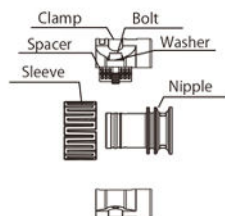

Connector Feature

A coupling for equipment and devices handling foods, beverages, chemicals and the like (Toyox hose genuine couplings)

TOYOCONNECTOR is a hose manufacturer designed coupling exclusively for TOYOX hoses.

* TOYOSILICONE Hose Series Dedicated. Check the compatible hoses.

(Material : SUS/Clamp type/Couplings Specification: Ferrule)

The structure that suppresses fluid accumulation is sanitary. Reduction of leakage and disconnection troubles will increase production efficiency. Reduction of piping work time and standardization of work.

It is recommended to select hoses suitable to the specific applications and conditions for improved food safety and productivity.

Material

Nipple : SCS16 (equivalent to SUS 316L)
 Clamp : SCS14 (equivalent to SUS 316)
 Sleeve : PVDF
 Bolt : SUSXM7 (equivalent to SUS 304)
 Spacer : PVDF
 Washer (Only the 50 size) : PEEK
 Lubricant of the bolt screw portion : NSF "H1" registered grease